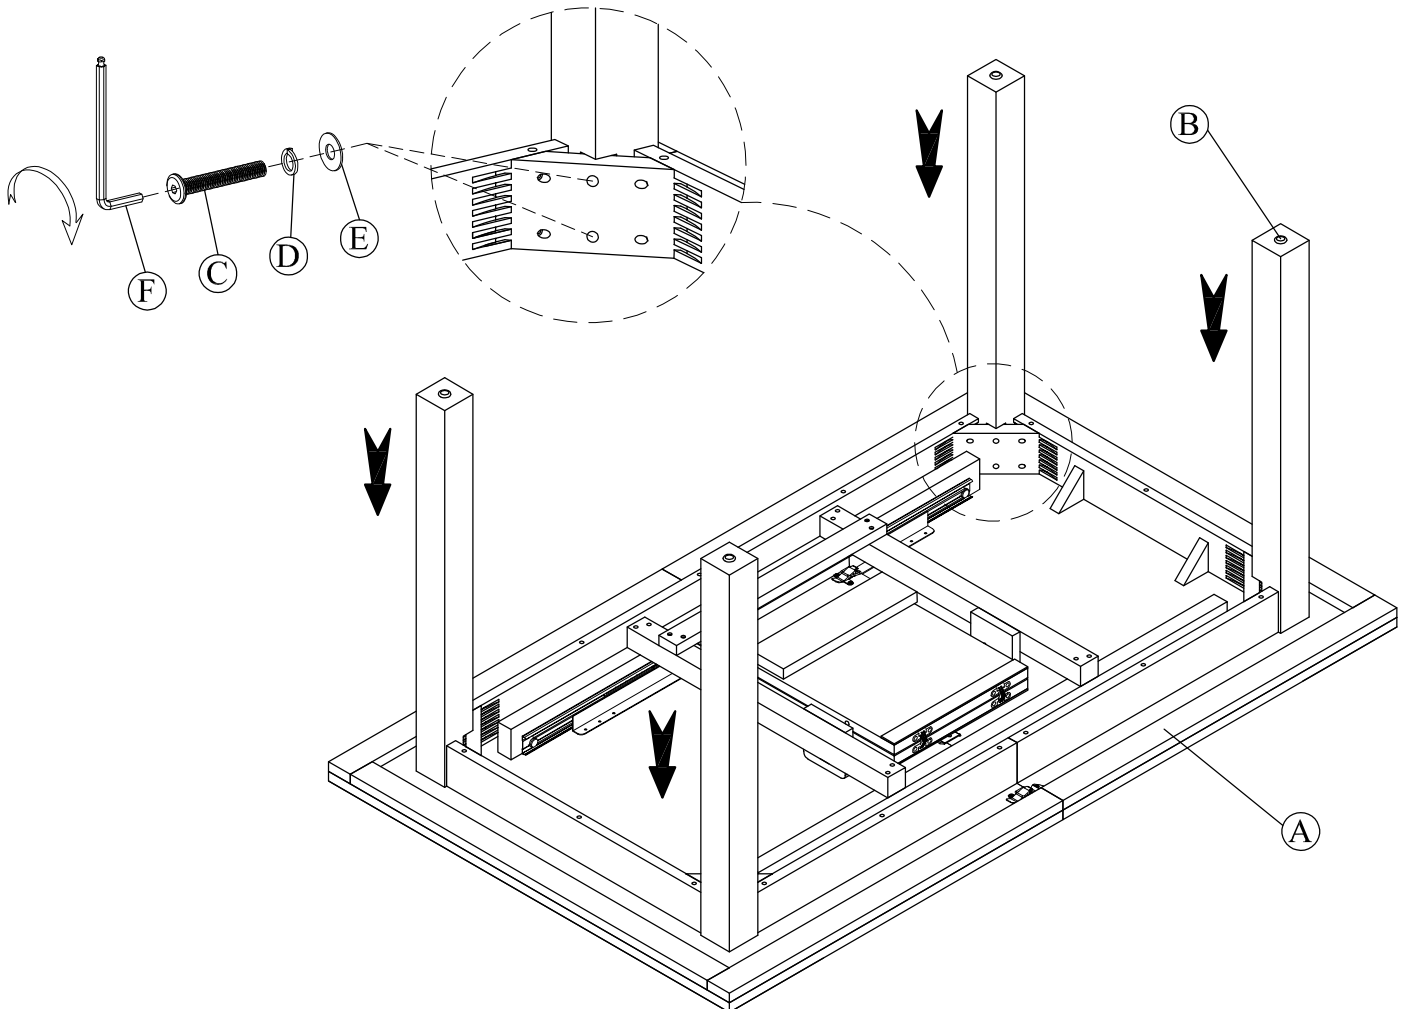

Warning :

- Be sure to check all packing material carefully for small parts, which may have come loose inside the carton during shipment.
- To prevent possible scratches and damage, this furniture **MUST BE ASSEMBLED BY TWO PEOPLE** on a soft surface such as a blanket or carpet.

Important Use Information: We recommend using coasters, placemats and trivets when placing hot or cold containers on this item. It is also recommended to quickly cleanup any spills to minimize exposure to moisture. Doing so will prolong the life and look of the item for many years.

Components and Hardware List

Table Top 1 pc.	Leg 4 pcs.	Allen Head Bolt M8-32 x 50mm 8 pcs.	Lock Washer Ø9 x Ø13mm 8 pcs.	Flat Washer Ø8 x Ø20mm 8 pcs.	Allen Key 4 x 110mm 1 pc.

STEP 1: